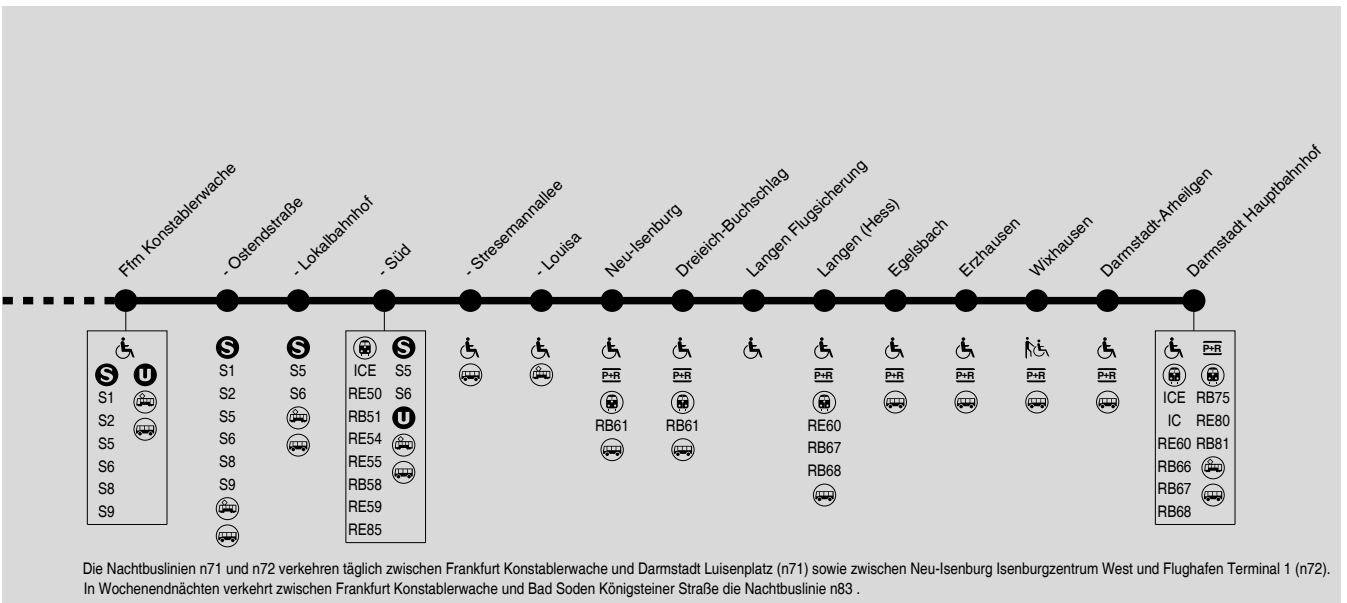

S3/S4 Bad Soden (S3) Kronberg (S4) Frankfurt Hbf → Langen → Darmstadt Hbf

RMV-Servicetelefon: 069 / 24 24 80 24

S3/S4

Bad Soden (S3)
Kronberg (S4)

Frankfurt Hbf → Langen → Darmstadt Hbf

RMV-Servicetelefon: 069 / 24 24 80 24

Samstag

Table with columns for Line (Linie), Station, and 20 departure times. Rows include Bad Soden, Kronberg, Niederrhöchstadt, Eschborn, Ffm Rödelheim, Langen, and Darmstadt Hauptbahnhof.

Samstag

Table with columns for Line (Linie), Station, and 19 departure times. Rows include Bad Soden, Kronberg, Niederrhöchstadt, Eschborn, Ffm Rödelheim, Langen, and Darmstadt Hauptbahnhof.

Table with 19 columns (S3, S4, S3, S4, S3, S4, S3, S4, S3, S4, S3, S4, S3, S4, S3, S4, S3, S4, S3) and rows for stations from Darmstadt Hauptbahnhof to Bad Soden.

Montag - Freitag

Samstag

10

Table with 20 columns (S4, S3, S4, S3, S4, S3, S4, S3, S4, S3, S4, S3, S4, S3, S4, S3, S4, S3, S4, S3, S4) and 35 rows of station names and departure times.

Samstag

Table with 19 columns (S3, S4, S3, S4, S3, S4, S3, S4, S3, S4, S3, S4, S3, S4, S3, S4, S3, S4, S3) and 35 rows of station names and departure times.

12

Samstag

Sonn- und Feiertag

Table with 19 columns (Line, S4, S3, S4, S3, S4, S3, S4, S3, S4, S3, S4, S3, S4, S3, S4, S3, S4, S3) and 40 rows of train schedule data for Saturday and Sunday/feiertag.