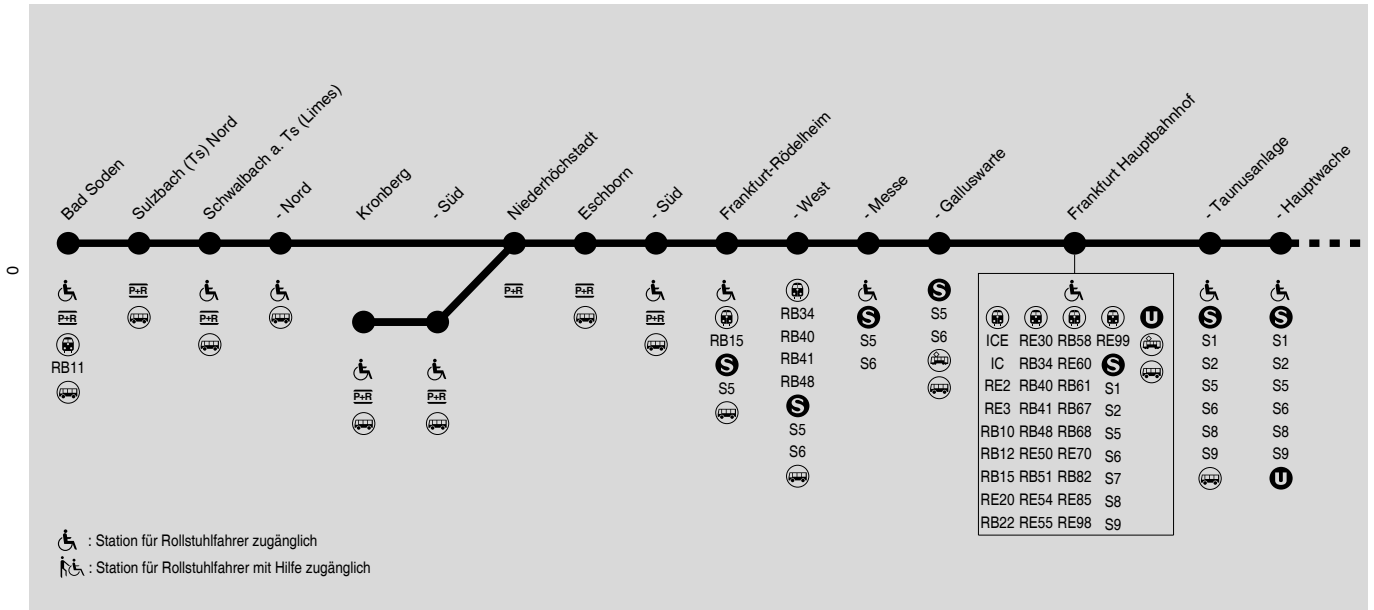

S3/S4 Bad Soden (S3) Kronberg (S4) Frankfurt Hbf → Langen → Darmstadt Hbf

RMV-Servicetelefon: 069 / 24 24 80 24

S3/S4

Bad Soden (S3)
Kronberg (S4)

Frankfurt Hbf → Langen → Darmstadt Hbf

RMV-Servicetelefon: 069 / 24 24 80 24

Samstag

Table with columns for Line, Station, and departure times for S3 and S4 services on Saturday.

S3/S4

Bad Soden (S3)
Kronberg (S4)

Frankfurt Hbf → Langen → Darmstadt Hbf

RMV-Servicetelefon: 069 / 24 24 80 24

Samstag

Table with columns for Line (Linie), Station, and 20 departure times. Rows include Bad Soden, Kronberg, Niederrhöchstadt, Eschborn, Ffm Rödelheim, Langen, and Darmstadt Hauptbahnhof.

Samstag

Table with columns for Line (Linie), Station, and 19 departure times. Rows include Bad Soden, Kronberg, Niederrhöchstadt, Eschborn, Ffm Rödelheim, Langen, and Darmstadt Hauptbahnhof.

Table with 19 columns (S3, S4, S3, S4, S3, S4, S3, S4, S3, S4, S3, S4, S3, S4, S3, S4, S3, S4, S3) and rows for stations from Darmstadt Hauptbahnhof to Bad Soden.

Montag - Freitag

Samstag

10

Table with 20 columns (S4, S3, S4, S3, S4, S3, S4, S3, S4, S3, S4, S3, S4, S3, S4, S3, S4, S3, S4, S3, S4) and 35 rows of station names and departure times.